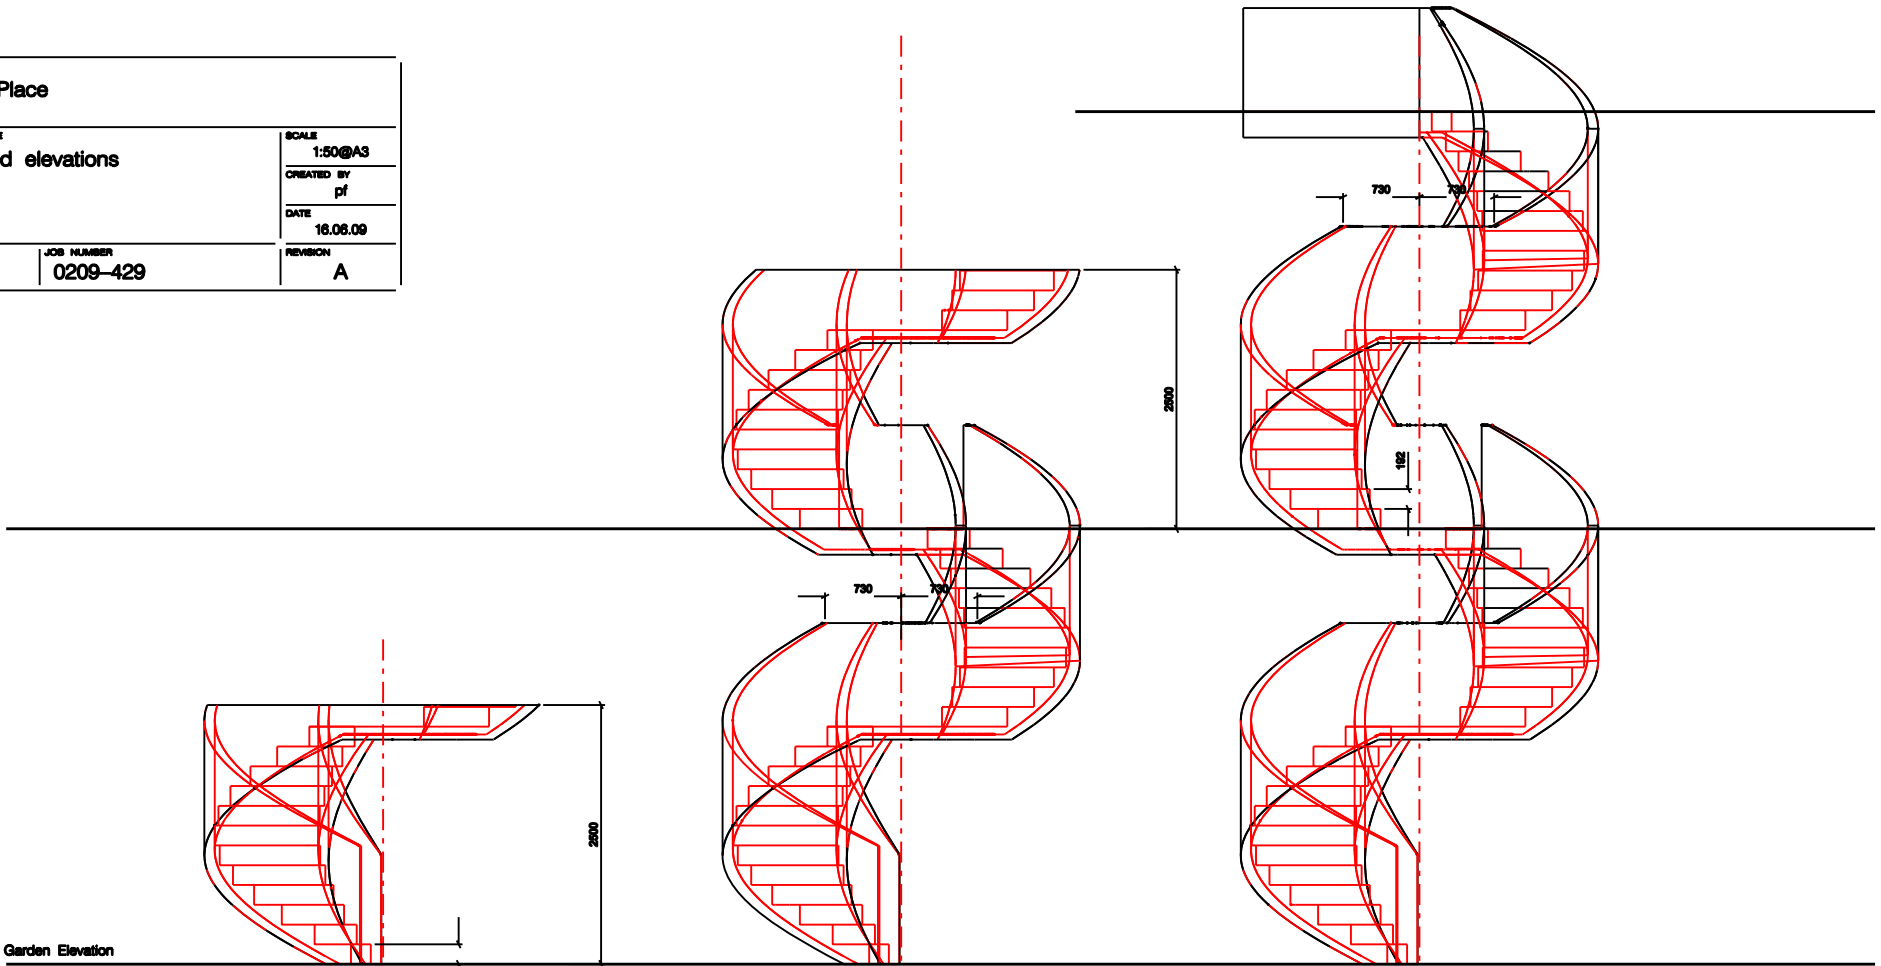

Radlett Place

JOB TITLE
DRAWING TITLE
Perspective 2

SCALE
1:50@A3

CREATED BY
pf

DATE
11.06.09

STATUS
DC

JOB NUMBER
0209-429

REVISION
A

1 Radlett Place

JOB TITLE
DRAWING TITLE
plan and elevations

SCALE
1:50@A3
CREATED BY
pf
DATE
11.06.09

STATUS
DC
JOB NUMBER
0209-429

REVISION
A

Radlett Place		
JOB TITLE		
DRAWING TITLE		SCALE
plan and elevations		1:50@AS
		CREATED BY
		pf
		DATE
		16.06.09
STATUS	JOB NUMBER	REVISION
DC	0209-429	A

Garden Elevation

Grnd Floor

1st Floor

2nd Floor