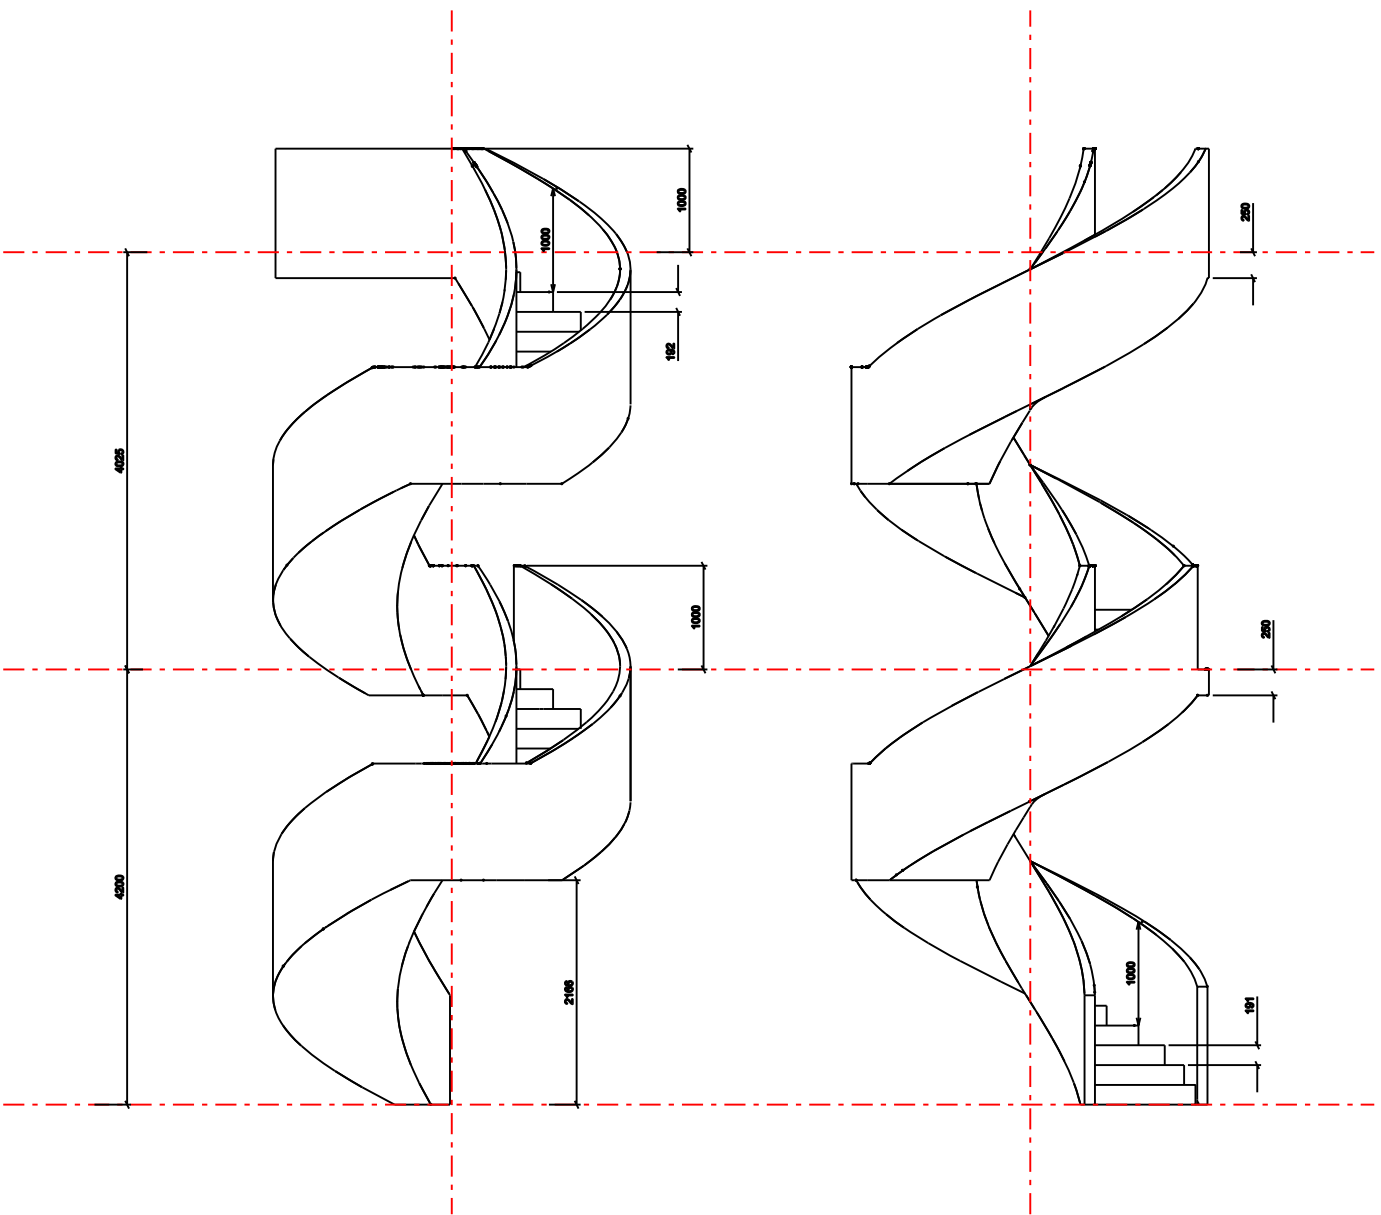

Radlett Place

JOB TITLE
DRAWING TITLE
Perspective 2

SCALE
1:50@A3

CREATED BY
pf

DATE
11.06.09

STATUS
DC

JOB NUMBER
0209-429

REVISION
A

1 Radlett Place

JOB TITLE
DRAWING TITLE
plan and elevations

SCALE
1:50@A3
CREATED BY
pf
DATE
11.06.09

STATUS
DC

JOB NUMBER
0209-429

REVISION
A

Radlett Place		
JOB TITLE		
DRAWING TITLE		SCALE
plan and elevations		1:50@AS
		CREATED BY
		pf
		DATE
		16.06.09
STATUS	JOB NUMBER	REVISION
DC	0209-429	A