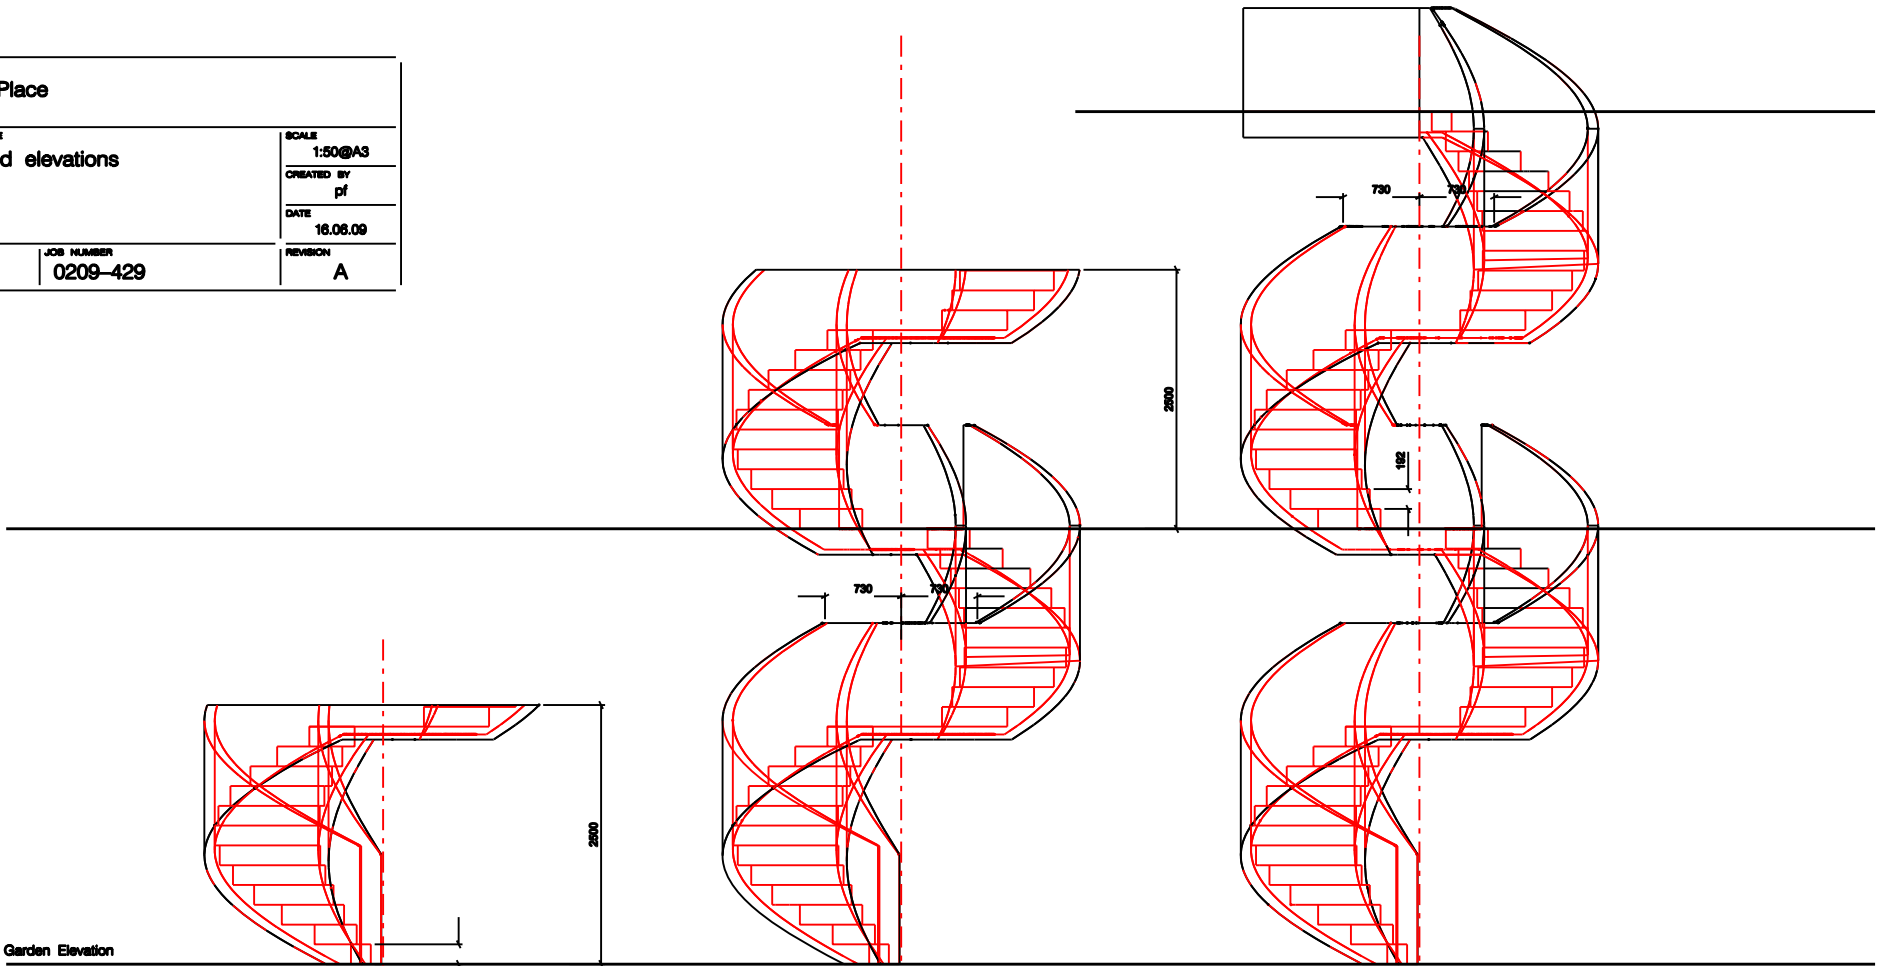

Radlett Place

JOB TITLE
DRAWING TITLE
Perspective 2

SCALE
1:50@A3

CREATED BY
pf

DATE
11.06.09

STATUS
DC

JOB NUMBER
0209-429

REVISION
A

1 Radlett Place

JOB TITLE
DRAWING TITLE
plan and elevations

SCALE
1:50@A3
CREATED BY
pf
DATE
11.06.09

STATUS
DC

JOB NUMBER
0209-429

REVISION
A

Radlett Place		
JOB TITLE		
DRAWING TITLE		SCALE
plan and elevations		1:50@AS
		CREATED BY
		pf
		DATE
		16.06.09
STATUS	JOB NUMBER	REVISION
DC	0209-429	A

Garden Elevation

Grnd Floor

1st Floor

2nd Floor