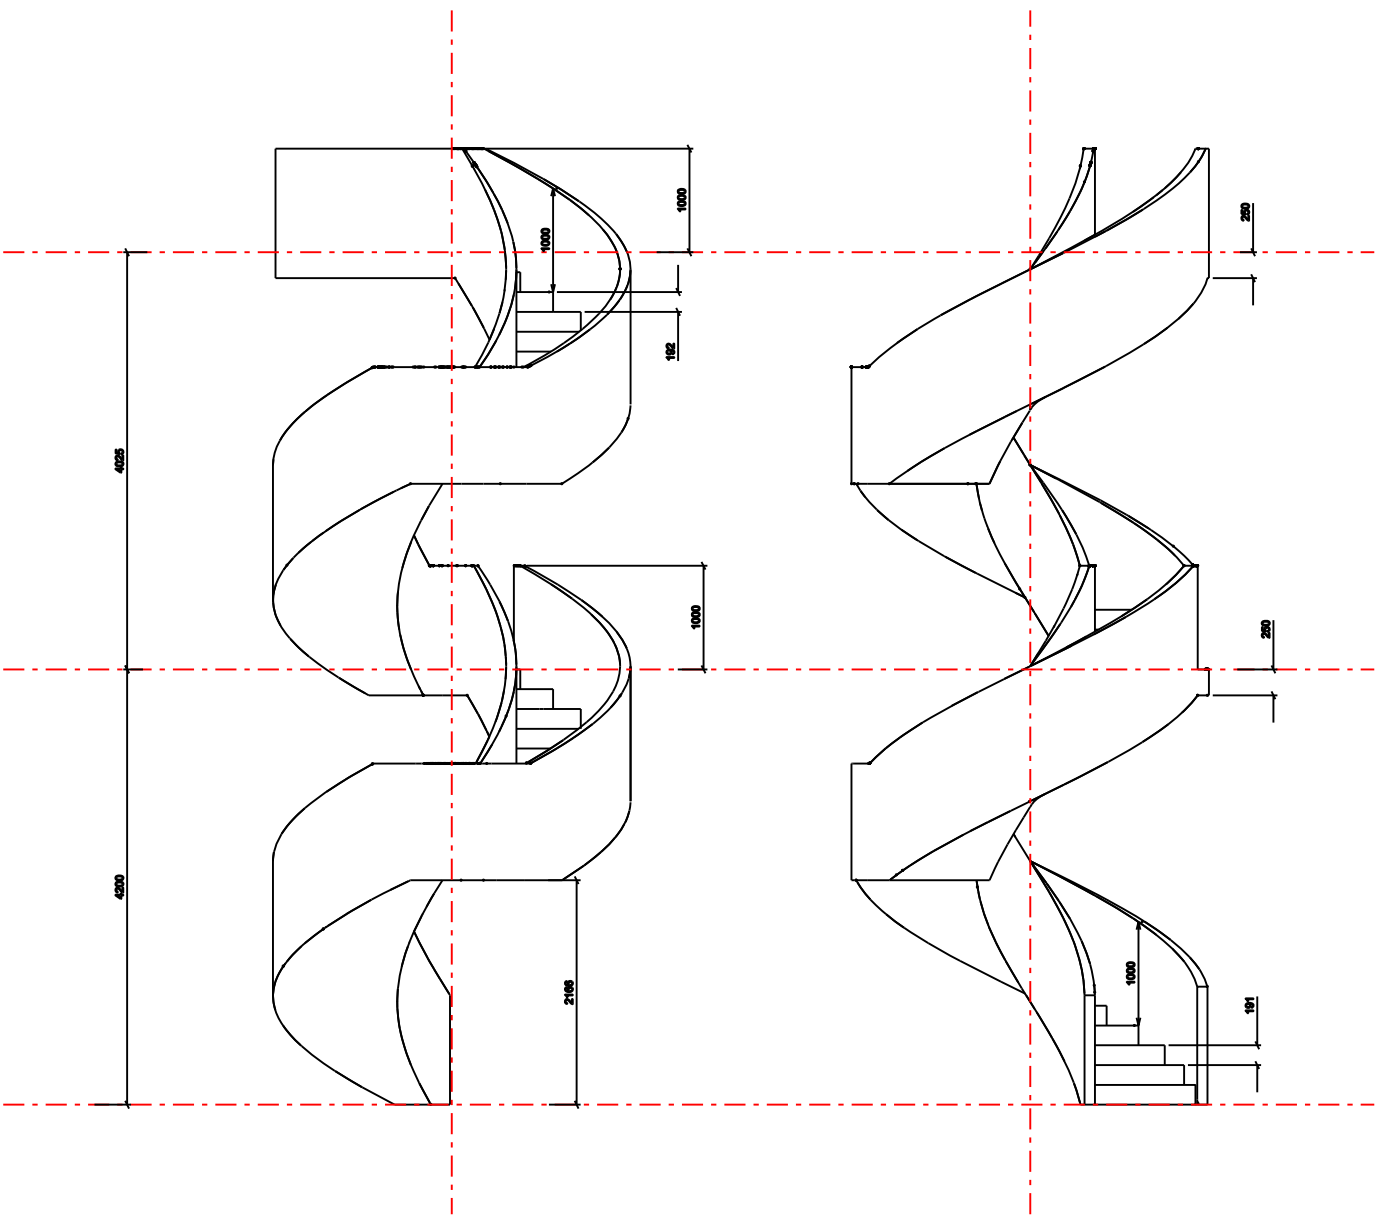

Radlett Place

JOB TITLE
DRAWING TITLE
Perspective 3

SCALE
1:50@A3

CREATED BY
pf

DATE
11.06.09

STATUS
DC

JOB NUMBER
0209-429

REVISION
A

Radlett Place

JOB TITLE
DRAWING TITLE
Perspective 2

SCALE
1:50@A3

CREATED BY
pf

DATE
11.06.09

STATUS
DC

JOB NUMBER
0209-429

REVISION
A

1 Radlett Place

JOB TITLE
DRAWING TITLE
plan and elevations

SCALE
1:50@A3
CREATED BY
pf
DATE
11.06.09

STATUS
DC
JOB NUMBER
0209-429

REVISION
A

Radlett Place		
JOB TITLE		
DRAWING TITLE		SCALE
plan and elevations		1:50@AS
		CREATED BY
		pf
		DATE
		16.06.09
STATUS	JOB NUMBER	REVISION
DC	0209-429	A