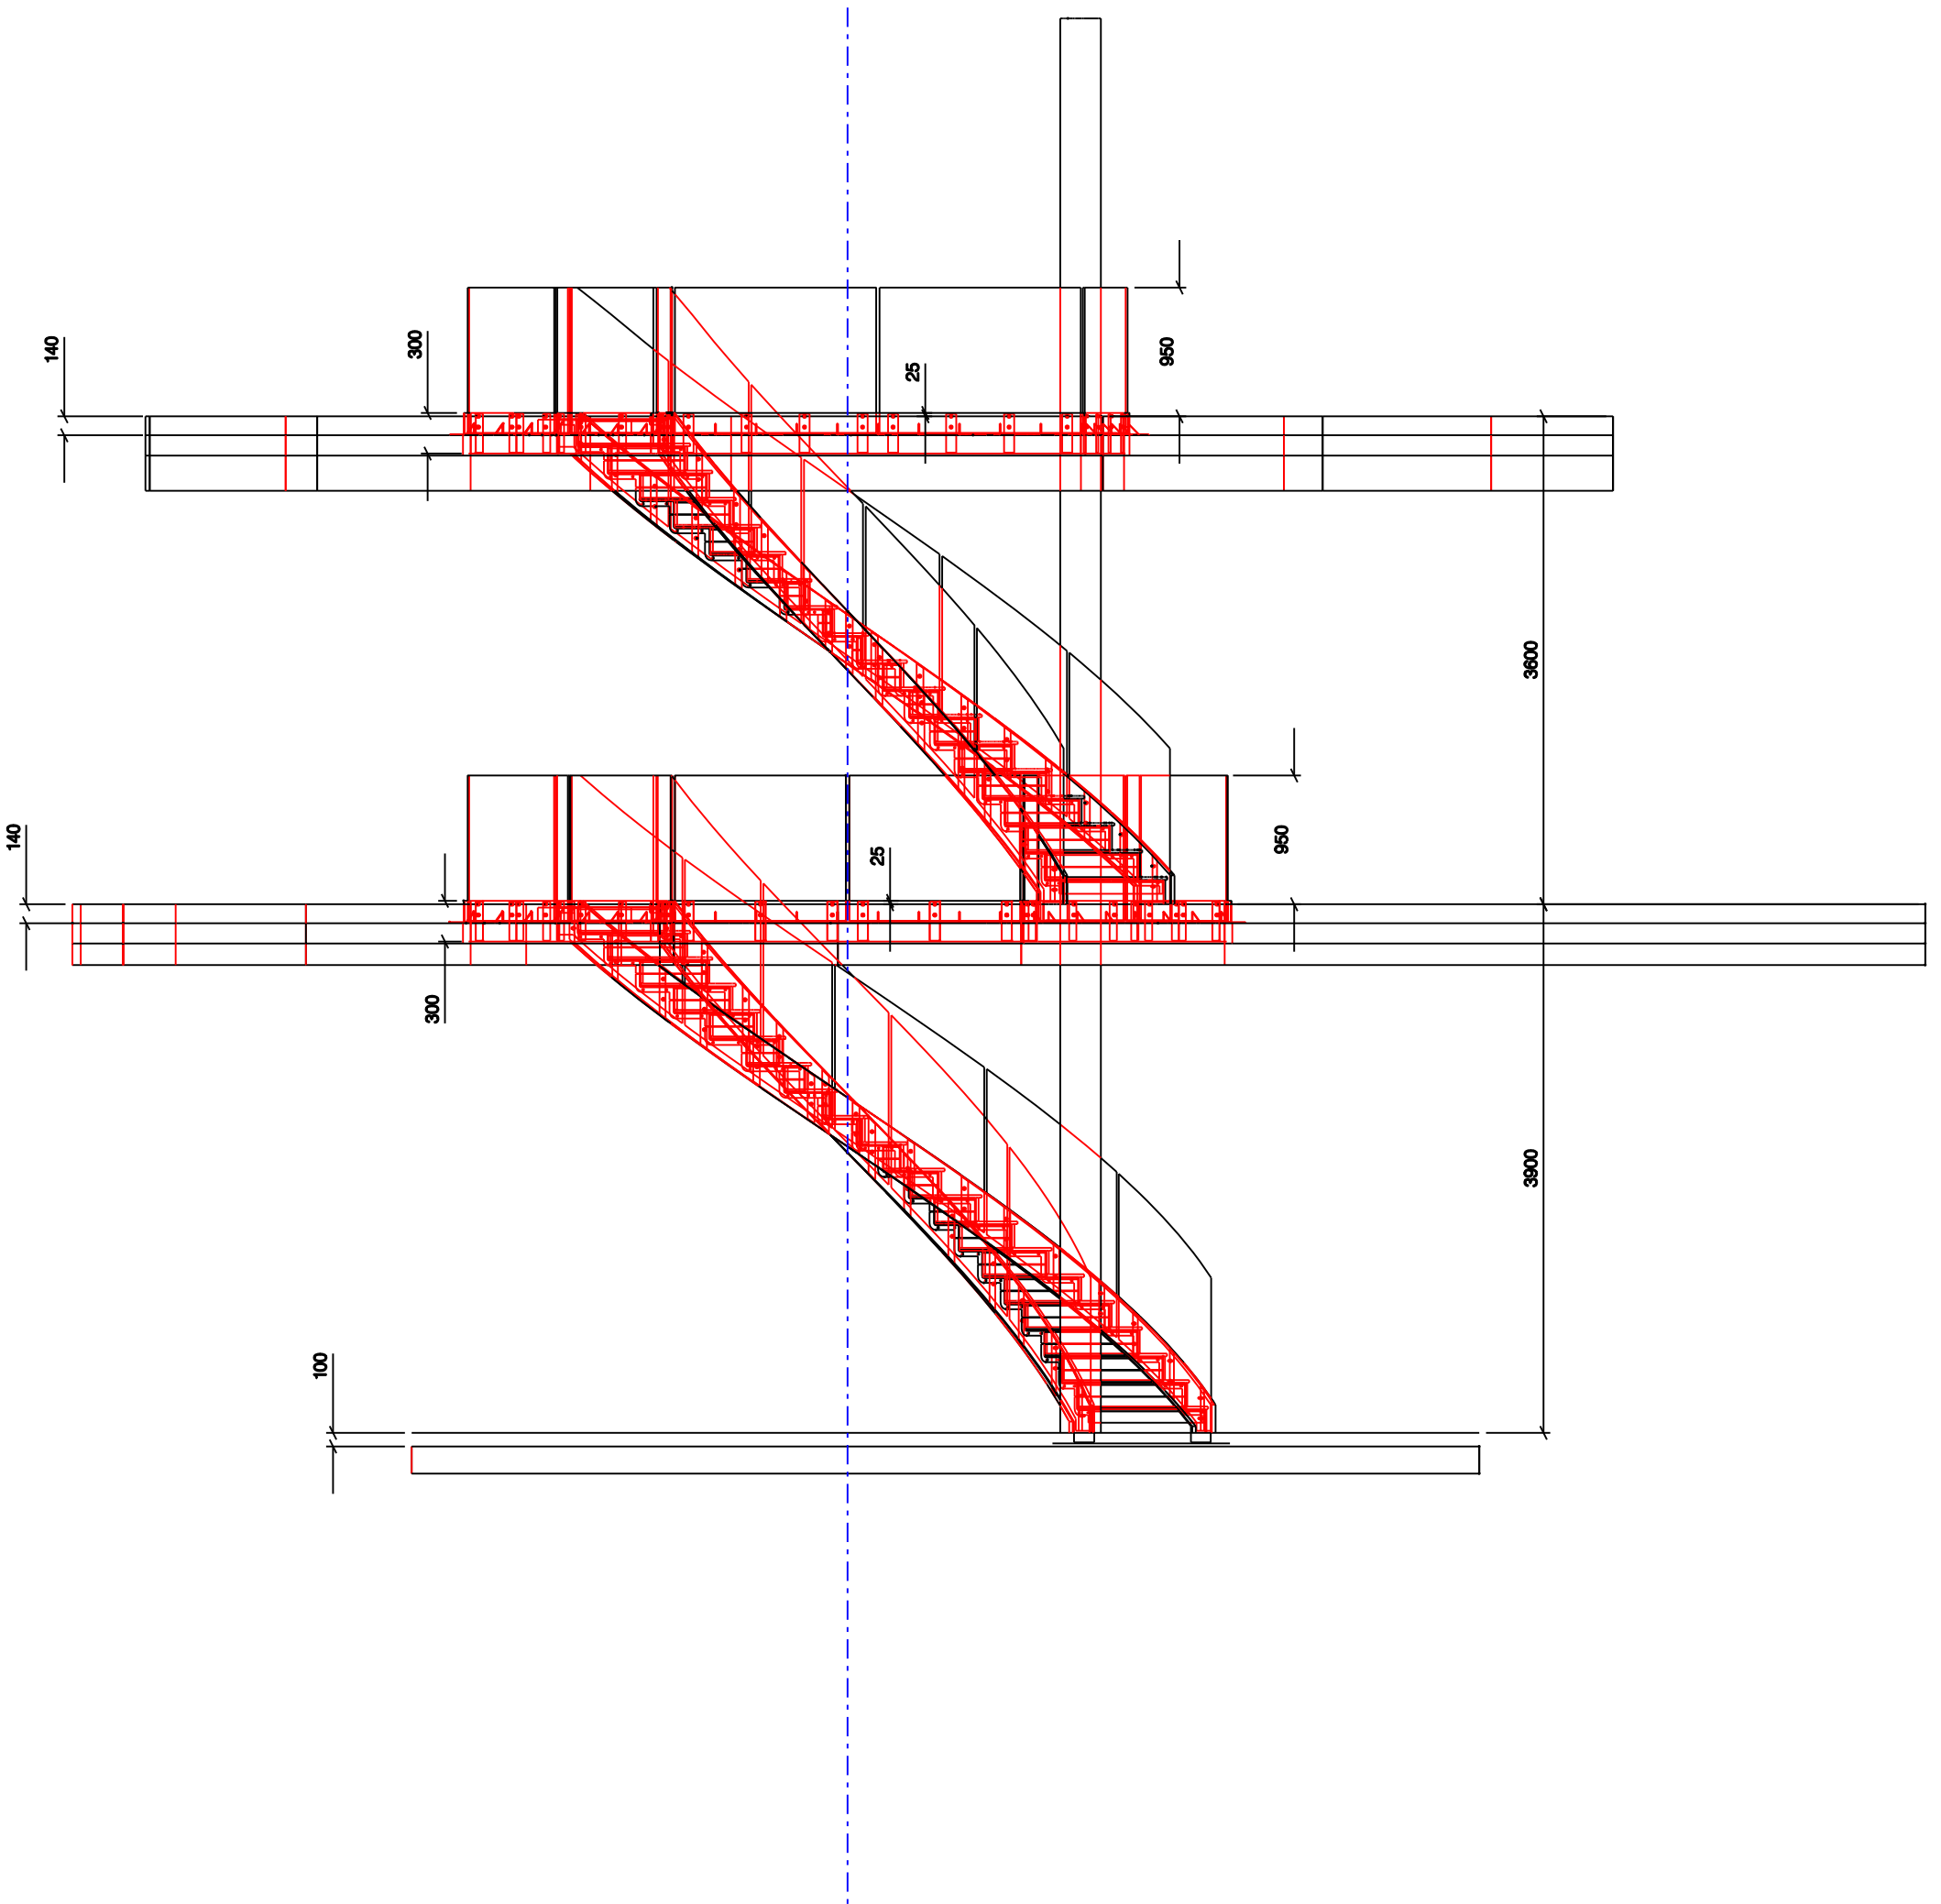

**Garden House**

JOB TITLE		SCALE
DRAWING TITLE		1:50@A3
Plan		CREATED BY
		pf
		DATE
		180908
JOB NUMBER	STATUS	REVISION
0207.197	Manufacturing	A

NOTE  
To be read in conjunction with previously signed off set from 140708

DIAPO Ltd  
Design Manufacturer  
Arch 356  
Westgate Street  
London E8 3RL  
Telephone/Fax + 44 (0)207 923 0006  
www.diapo.co.uk

Garden House

JOB TITLE		SCALE
DRAWING TITLE		1:50@A3
plan and elevations		CREATED BY
		pf
		DATE
		180908
JOB NUMBER	STATUS	REVISION
0207.197	Manufacturing	A

**Garden House**

JOB TITLE		SCALE
DRAWING TITLE		1:50@A3
Elevation		CREATED BY
		pf
		DATE
		180908
JOB NUMBER	STATUS	REVISION
0207.197	Manufacturing	A

NOTE  
To be read in conjunction with previously signed off set from 140708

### Garden House

JOB TITLE		SCALE
DRAWING TITLE		1:50@A3
perspective		CREATED BY
		pf
		DATE
		180908
JOB NUMBER	STATUS	REVISION
0207.197	Manufacturing	A