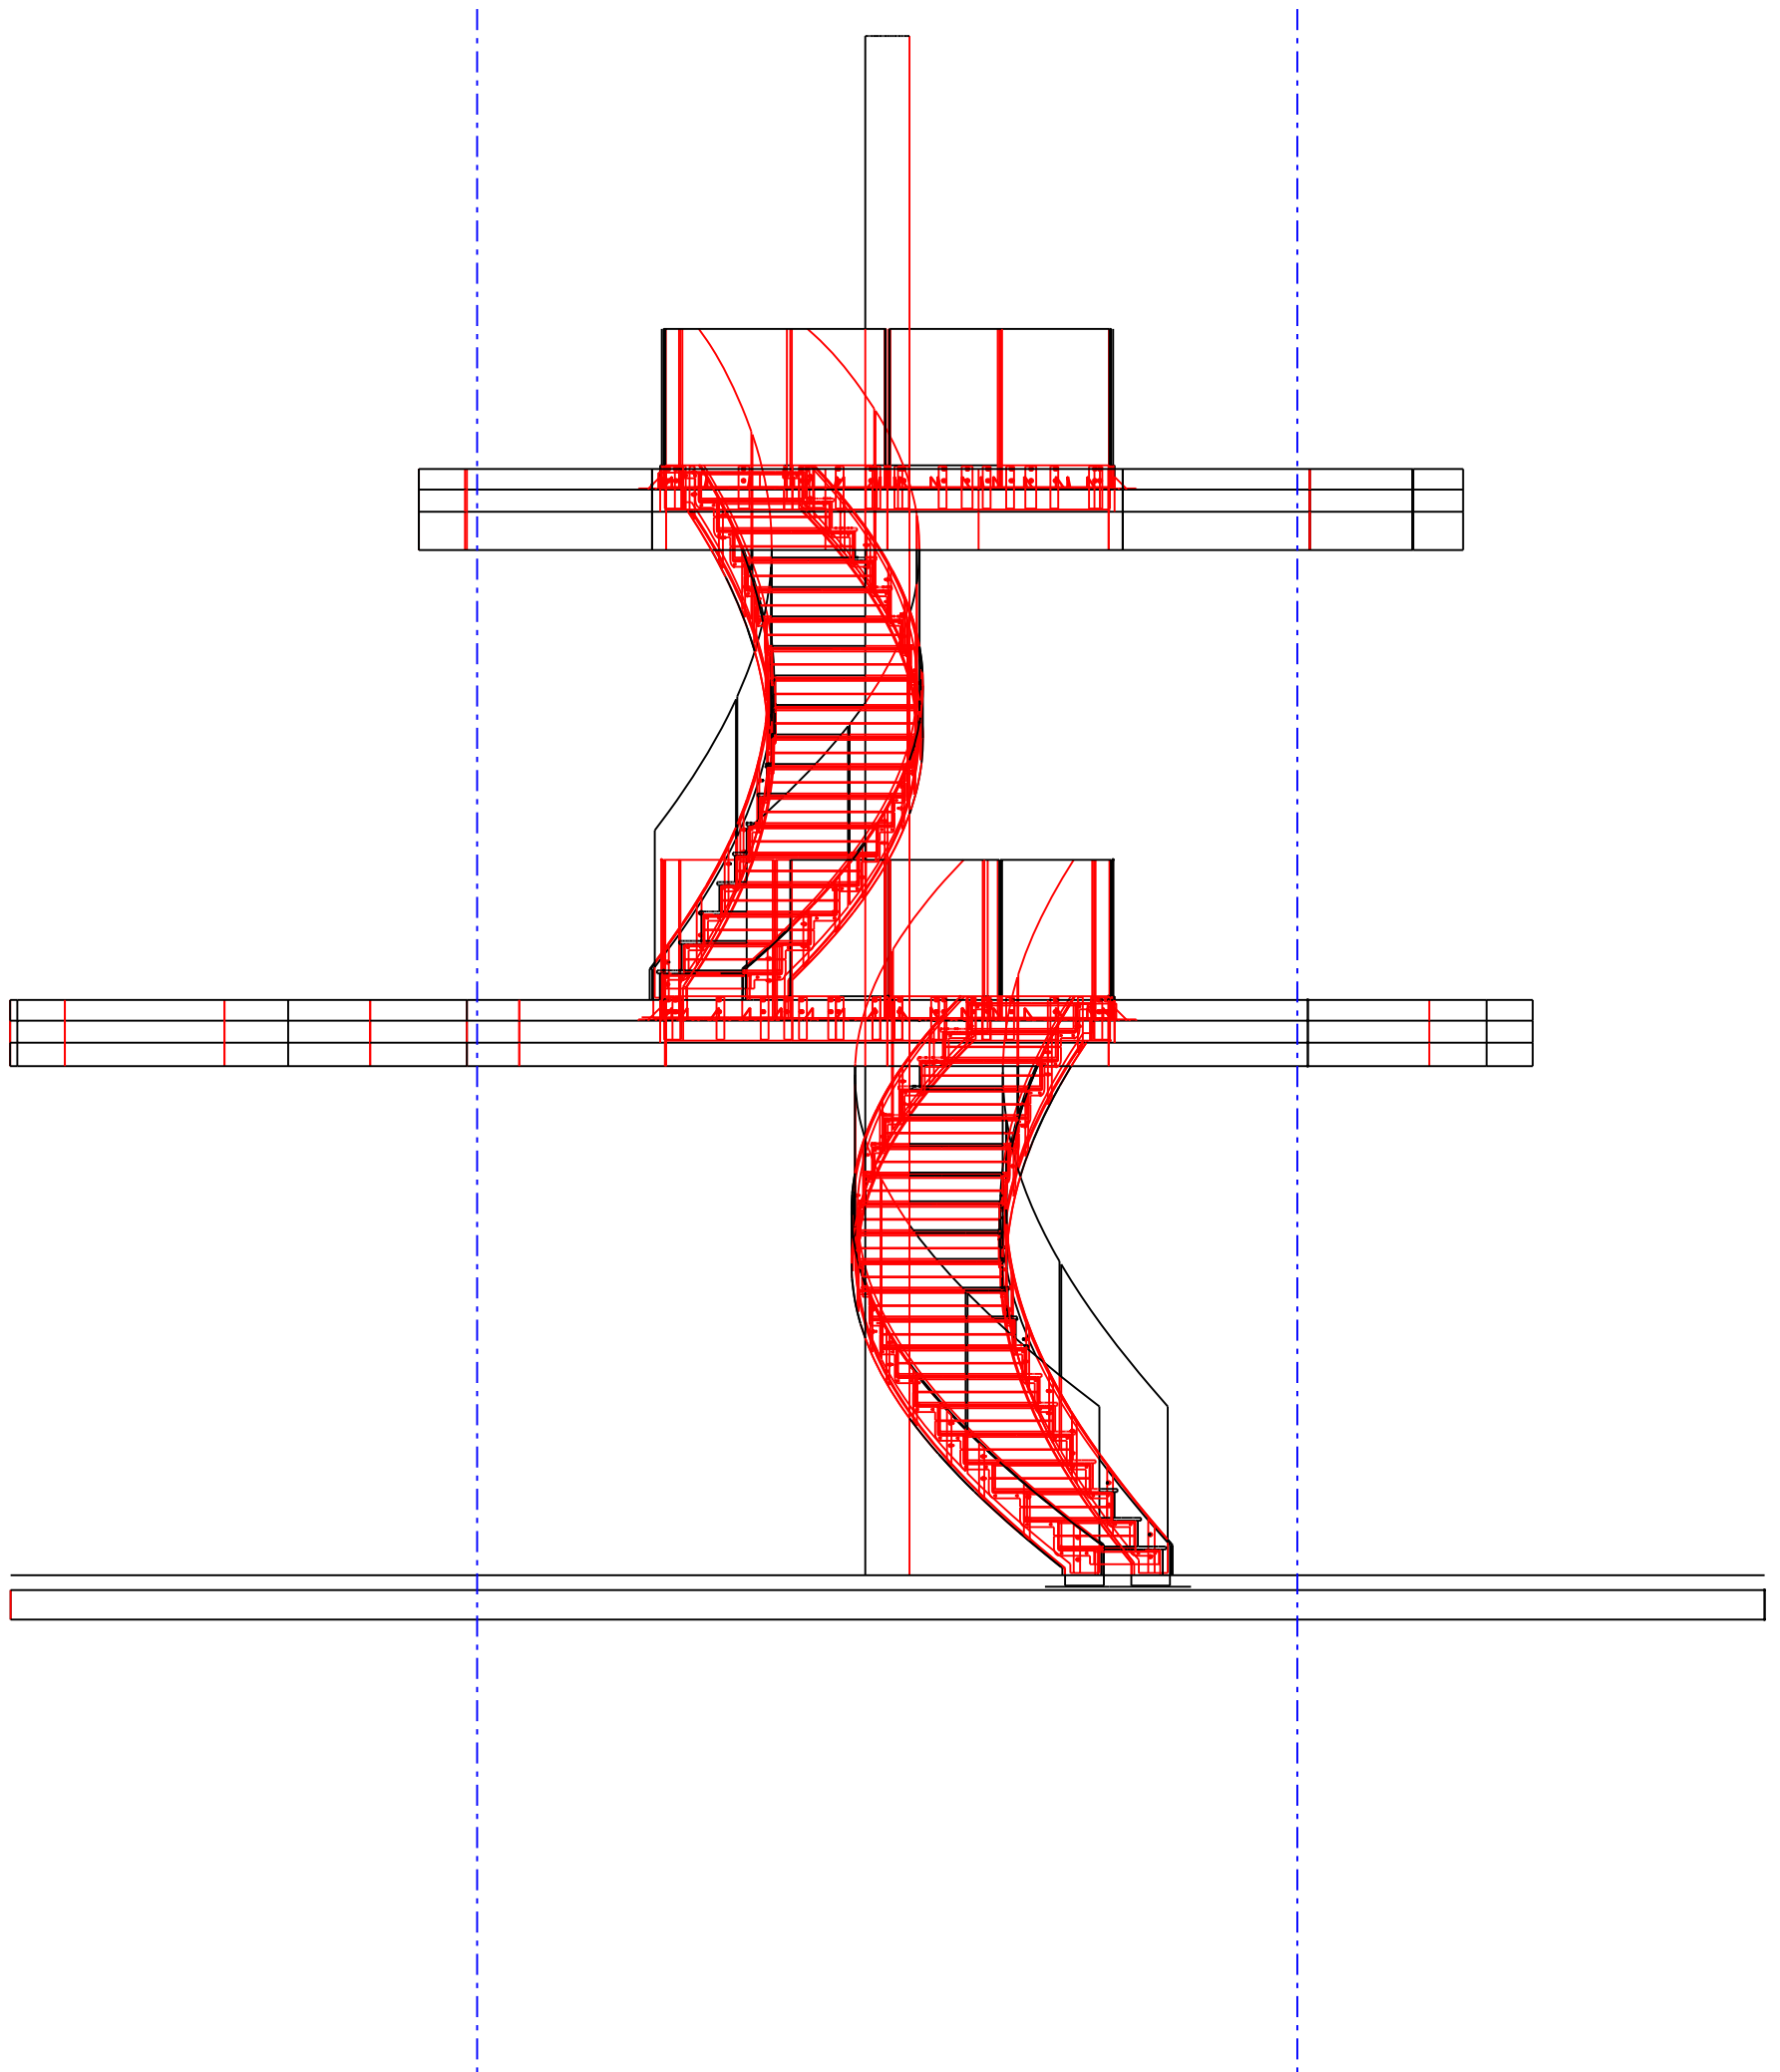

**Garden House**

JOB TITLE		SCALE
DRAWING TITLE		1:50@A3
Plan		CREATED BY
		pf
		DATE
		180908
JOB NUMBER	STATUS	REVISION
0207.197	Manufacturing	A

NOTE  
To be read in conjunction with previously signed off set from 140708

DIAPO Ltd  
Design Manufacturer  
Arch 356  
Westgate Street  
London E8 3RL  
Telephone/Fax + 44 (0)207 923 0006  
www.diapo.co.uk

Garden House

JOB TITLE		SCALE
DRAWING TITLE		1:50@A3
plan and elevations		CREATED BY
		pf
		DATE
		180908
JOB NUMBER	STATUS	REVISION
0207.197	Manufacturing	A

**Garden House**

JOB TITLE		SCALE
DRAWING TITLE		1:50@A3
Elevation		CREATED BY
		pf
		DATE
		180908
JOB NUMBER	STATUS	REVISION
0207.197	Manufacturing	A

NOTE  
To be read in conjunction with previously signed off set from 140708