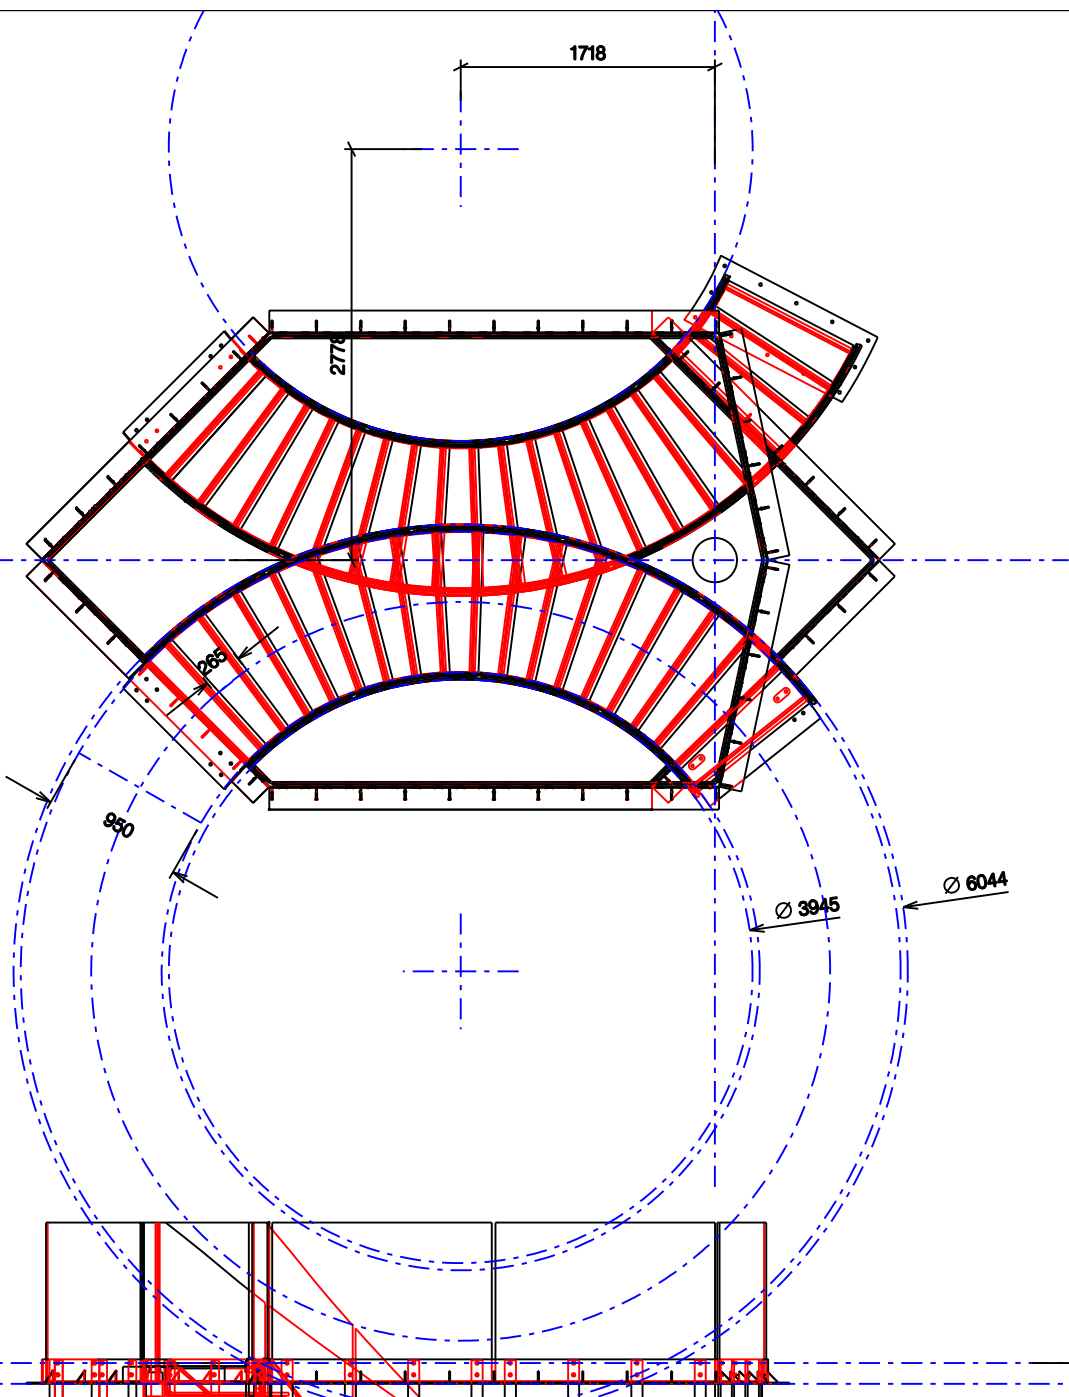

**Garden House**

|               |               |            |
|---------------|---------------|------------|
| JOB TITLE     |               | SCALE      |
| DRAWING TITLE |               | 1:50@A3    |
| Plan          |               | CREATED BY |
|               |               | pf         |
|               |               | DATE       |
|               |               | 180908     |
| JOB NUMBER    | STATUS        | REVISION   |
| 0207.197      | Manufacturing | A          |

Garden House

JOB TITLE  
DRAWING TITLE  
plan and elevations

SCALE  
1:50@A3  
CREATED BY  
pf  
DATE  
180908

JOB NUMBER  
0207.197  
STATUS  
Manufacturing

REVISION  
A

NOTE  
To be read in conjunction with previously signed off set from 140708

### Garden House

|               |               |            |
|---------------|---------------|------------|
| JOB TITLE     |               | SCALE      |
| DRAWING TITLE |               | 1:50@A3    |
| perspective   |               | CREATED BY |
|               |               | pf         |
|               |               | DATE       |
|               |               | 180908     |
| JOB NUMBER    | STATUS        | REVISION   |
| 0207.197      | Manufacturing | A          |