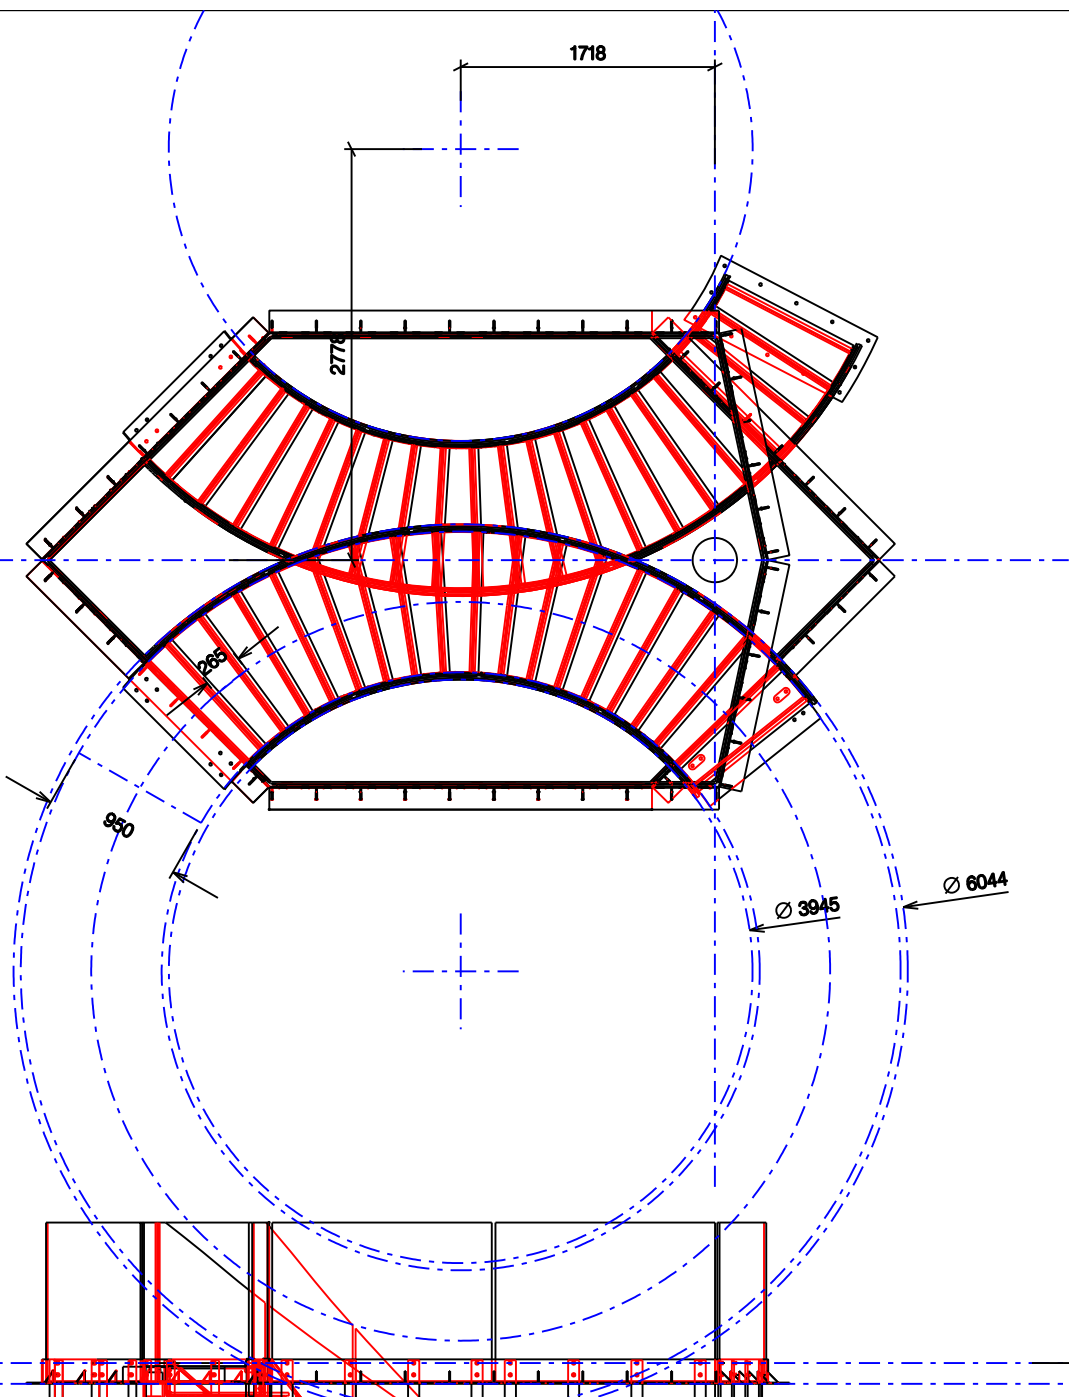

**Garden House**

JOB TITLE		SCALE
DRAWING TITLE		1:50@A3
Plan		CREATED BY
		pf
		DATE
		180908
JOB NUMBER	STATUS	REVISION
0207.197	Manufacturing	A

NOTE  
To be read in conjunction with previously signed off set from 140708

**Garden House**

JOB TITLE		SCALE
DRAWING TITLE		1:50@A3
Elevation		CREATED BY
		pf
		DATE
		180908
JOB NUMBER	STATUS	REVISION
0207.197	Manufacturing	A

NOTE  
To be read in conjunction with previously signed off set from 140708

### Garden House

JOB TITLE		SCALE
DRAWING TITLE		1:50@A3
perspective		CREATED BY
		pf
		DATE
		180908
JOB NUMBER	STATUS	REVISION
0207.197	Manufacturing	A